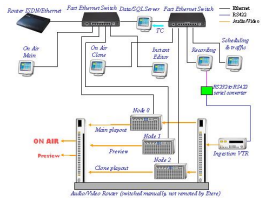

Etere for AntennaTV Cyprus

Antenna TV Cyprus decided to provide its system with the famous software ETERE.

Logo of Antenna TV Cyprus

ANT1

After the good success of the installation of the Greek sister (remember that ETERE manages the scheduling and the on-air of 3 terrestrial TV of the Antenna TV group), also Antenna TV Cyprus decided to provide its system with the famous software ETERE.

The customer has taken vision of the ETERE potentialities also during the last edition of the IBC in Amsterdam.

ETERE has proposed for the channel a system gifted with of Main and Clone automation.

ETERE Clone have 2 Automation Controller, separated but synchronized between them that contain and transmit 2 different copies of the same playlist, so the channel will always be broadcasted!

The preparation of the video material done completely with ETERE Recording: the complete media preparation system integrated with the automation.

ETERE occupies hips of the management and creation of the complete scheduling of the channel and the total commercials management with ETERE Traffic.