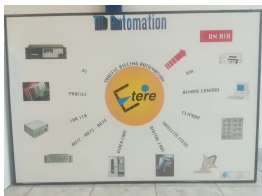

Etere at IBC 2000

At IBC 2000 Etere presents its TV and Radio Automations alongside its solutions that provide control over Doremi Videoserver, Elca video router, and sony VTR.

ibc 2000

etere panel

etere panel

Customisable solutions that meet the user's needs, streamline your workflow with Etere. Known for its reliable and effective solutions, Etere is presenting its Radio and TV Automation solutions, as well as its control over current industry hardware such as the Doremi Video server, Elca Video Router and the Sony VTR. Approach us to learn more about the Etere solution.

The **Etere Radio Automation** is able to maximise your workflow by centralising all necessary actions in a workflow lifecycle in one system. Record and edit your audio, schedule your music, keep track of the billing and audience traffic with the Etere Radio Automation. Integrated with an audio data server, users can store and retrieve their audio safely. The Etere Radio Automation is satellite accessible, allowing off location stations to retrieve and broadcast information.

The **Etere TV Automation** allows users full control over the broadcast control room and seamlessly prepares content for broadcast. Able to control VI, Profile, LDR 110, RD72-RD73-RD74, and VTR, the automation can be operable in any control room. With access to the video cart and digital card, users can retrieve content easily. The satellite connection allows for off location stations to retrieve information and broadcast their content easily. The entire automation can be controlled via remote, streamlining the broadcasting process.