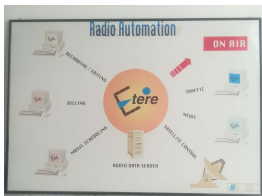

Etere at IBC 2000

At IBC 2000 Etere presents its TV and Radio Automations alongside its solutions that provide control over Doremi Videoserver, Elca video router, and sony VTR.

ibc 2000

etere panel

etere panel

Customisable solutions that meet the user's needs, streamline your workflow with Etere. Known for its reliable and effective solutions, Etere is presenting its Radio and TV Automation solutions, as well as its control over current industry hardware such as the Doremi Video server, Elca Video Router and the Sony VTR. Approach us to learn more about the Etere solution.

The **Etere Radio Automation** is able to maximise your workflow by centralising all necessary actions in a workflow lifecycle in one system. Record and edit your audio, schedule your music, keep track of the billing and audience traffic with the Etere Radio Automation. Integrated with an audio data server, users can store and retrieve their audio safely. The Etere Radio Automation is satellite accessible, allowing off location stations to retrieve and broadcast information.

The **Etere TV Automation** allows users full control over the broadcast control room and seamlessly prepares content for broadcast. Able to control VI, Profile, LDR 110, RD72-RD73-RD74, and VTR, the automation can be operable in any control room. With access to the video cart and digital card, users can retrieve content easily. The satellite connection allows for off location stations to retrieve information and broadcast their content easily. The entire automation can be controlled via remote, streamlining the broadcasting process.