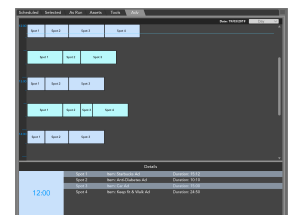

Ad Space Management

Be on the top of your sales with our intuitive integrated Air-Sales systems. Keep track of your budget, plan your ad spaces, and connect with clients, all with our real time access to sales and inventory data.

- ☐ Integrated Air-Sales system