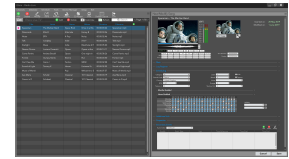

#### Vast Playout options

Etere Radio-Live can make live, instant changes to your broadcast, and schedule advertisements with customisable graphics, for a single track or the entire channel. The flexible manipulation of media item playback, simultaneous previews, and high degree of control over characteristics and specifications of the output allow you to make the most out of your broadcasts.

#### Automatic Video Switching

Automatically switch cameras to focus on whoever is speaking. Set and forget functionality that can handle every step of the live switching process. It's like having a director in studio.

#### Flexible Scheduling

The fully automated system can help to pick out songs according to specifications you set, and prepare the entire day's schedule, without you having to lift a finger. Schedule advertisements beforehand, or even edit them live. The highly flexible scheduling function allows you to arrange your advertisements just the way you like them.

## Key Features

- Set rotation rules
- Real-time monitoring
- Clock-based scheduling
- Manage exclusion tracks
- Customisable time marker
- Instant player
- Preview and quick edits
- TCP/IP/Gpio (matrix, switches, audio processors, video processors, remote control) and serial connection
- Precise scheduling selection
- Unlimited template scheduler
- Manage live commercial scheduling
- Manage direct and live streaming
- Edit fade and mix between tracks
- Manage scheduling for external devices
- Preset the complete schedule for the day
- Option for manual editing of schedule advertising
- Define programming periods with rotation option
- Song selection based on customisable criteria
- Set planning criteria for specific timetable