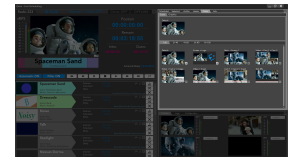

Playout

Make live, instant changes to your broadcast, and schedule advertisements with customisable graphics, for a single track or the entire channel. The flexible manipulation of media items allow you to make the most out of your broadcasts.

- ☐ Inbuilt playback automaton
- ☐ Unlimited simultaneous previews
- ☐ High degree of control over characteristics and specifications of the output
- ☐ Media material instant playback
- ☐ Simultaneous broadcasting