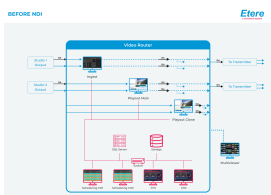

Traditional