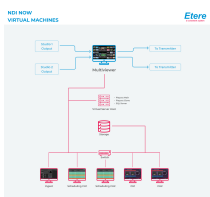

Etere logo

Floor Plan

**Network Device Interface (NDI®)** is a royalty-free standard developed by **NewTek** that enables multiple video systems to identify and communicate with one another over IP as well as to encode, transmit and receive many streams of high quality, low latency, frame-accurate video and audio in real-time. **Etere Full IP with ETX-M IP Multiviewer** empowers users to leverage the benefits of IP without any traditional SDI hardware, cables or other accessories. It features full support for the use of virtual machines and cloud. It is also integrated with **Etere ETX-M IP Multiviewer**, a software that allows users to manage and adjust up to 9 monitors and 30 sources simultaneously. Etere full IP solution is a part of Etere Media Enterprise Resource Planning (MERP), a highly flexible framework of integrative and scalable solutions that can be customized according to your needs. From a single station setup to an enterprise network, Etere full IP solution can be deployed and scaled easily, catering to users with different requirements. Playout operators benefit from Etere support for virtual machines that enables the use of virtual environments to manage the end-to-end Ingest, Transcoding, playout, quality control and Media Asset Management simultaneously. For live broadcast operations, Etere supports multiple live video input and output, supported by Etere ETX-M IP Multiviewer that allows operators to monitor and manage up to 9 displays and 30 input sources at any point of time.