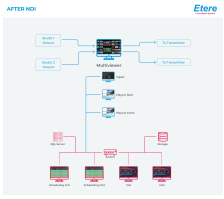

Etere Solution

About Etere

Etere was established in 1987 in Italy and it is amongst the worldwide leaders in Media Asset Management (MAM) and channel-in-a-box software solutions. Etere Media Enterprise Resource Planning (MERP) framework of scalable solutions are used by media enterprises across the end-to-end workflow. Etere MERP modular software including Media Asset Management (MAM), Airsales, Ad Insertion, Playout Automation, Broadcast Management System, HSM Archive, Newsroom Computer System (NRCS), Broadcast Management System, Broadcast video over IP, Censorship, Closed Captioning and Subtitle Management are built with an innovative architecture, offering the best flexibility and reliability in the market. Etere headquarters is in Singapore and it has a worldwide 24/7 support.