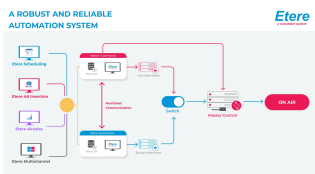

Design your Workflow

Etere Ingest

Etere Ingest is a software application that is capable of fulfilling all types of ingestion requirements including manual, scheduled and automatic ingestion. It is able to capture SD/HD media in real-time from any video source, broadcast streams, FTP and IP streams. Etere Ingest also facilitates one-click ingest based on predefined profiles for a faster management of any ingestion requirements.

Etere Executive Scheduling

Etere Executive Scheduling is a complete solution for all broadcast planning and

Etere Ingest diagram

scheduling integration

Etere Automation diagram

Etere Player Graphics

HSM Diagram