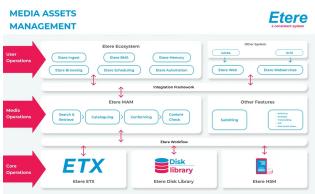

Etere is the Top Choice for Hai Phong Radio and TV in Vietnam
 Etere MERP solutions have been selected as the top choice to manage the end-to-end workflows of the THP and THP+ channels in Hai Phong, Vietnam.

Hai Phong Radio and Television

Etere, an established software provider for broadcast and media companies worldwide, is the preferred choice to manage the end-to-end workflows of the **Hai Phong Radio and Television (THP)** station in Vietnam. The television station was established in 1956 as the press office of the People's Committee of Hai Phong City. It is located in Hai Phong City in Vietnam.

THP has been collaborating with Etere to establish a seamless connectivity throughout its end-to-end digital workflows for a high performing broadcast and production facility for its channels THP and THP+. **Etere Media Enterprise Resource Management (MERP)** framework of integrative and modular software solutions allow operators managing the channels THP and THP+ to fully connect and manage the complete lifecycle of the company with a centralized database. Additionally, Etere MERP is designed to accommodate upgrades and modifications easily, making it a system that is ready to grow with all of the company's needs. The deployment includes the following Etere software modules:

Design your Workflow

Etere Ingest

Etere Ingest is a software application that is capable of fulfilling all types of ingestion requirements including manual, scheduled and automatic ingestion. It is able to capture SD/HD media in real-time from any video source, broadcast streams, FTP and IP streams. Etere Ingest also facilitates one-click ingest based on predefined profiles for a faster management of any ingestion requirements.