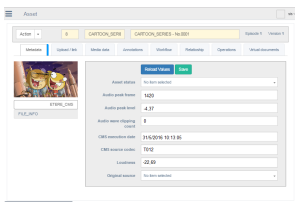

Etereweb MAM

Master Control functions into a fully digital interface with touch screen graphics interface, customized transition effects, preview, video switching and the integration of up to 8 logo layers with multiple sizes per decoder.

Etere Loudness Control

Etere Loudness Control is a software solution that is able to automatically correct common errors, including multi-channel surround audio loudness. It also comes equipped with predictive scheduling control capabilities which eliminates loudness problems with fast and accurate workflows. With Etere Loudness Control, users do not need to use audio compressors with its capability to predict an average loudness before broadcast.

Etere HSM

Etere HSM is a complete software solution that manages all archives in a single integrated environment and supports a mix of proprietary and industry file systems with a centralized control. Users are able to select a wide range of archive storage technologies and create an archive copy of all critical data on performance storage as well as saving additional copies for backup and disaster recovery. Etere HSM is compatible with any windows compatible library and tape drive.

Etereweb

Etereweb is a powerful and secure web-based platform that provides authenticated users with the capability to manage all their assets and operations in real-time. Etereweb offers users the flexibility to work from any location with an internet connection, and to manage all information exchanges between internal entities and external entities. Etereweb supports all major functions in the desktop version of Etere software including view, modify and compare daily playlists.

Etere CAL

Etere Client Access Licence (CAL) is an essential component needed to run Etere software. It is a licence that is registered by computer and not by username. As a result of this flexibility, multiple users can access the same PC without additional licences. This flexibility is also reflected in the servers where each server only needs one licence even if there are multiple processes running on the same server.

About Hai Phong Radio and Television

Hai Phong Radio and Television (THP) was established in September 1956 as a press office of the People's Committee of Hai Phong City. The station was first established with the name "Radio Hai Phong" and in 1985, it changed its name to "Hai Phong Radio - Television". In 2013, the station was approved by the City People's Committee for the production of the THPC pay TV channel.