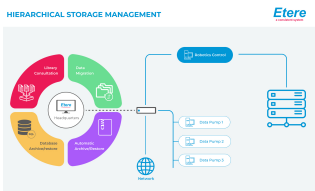

Adobe Premiere Pro

Etere Workflow

Etere Workflow is a central component of the broadcasting facility. It is a fully flexible software solution that enables administrators to configure and modify broadcasting procedures according to the specific requirements of the company. Additionally, it provides a visual representation of the complete broadcasting process as well as every step of the workflow. Users are able to download logs of all steps involved for an easy reference of all activities and procedures. With Etere Workflow, users can monitor and manage all media assets in real-time.

Design your Workflow

Etere Ingest

Etere Ingest is a software application that is capable of fulfilling all types of ingestion requirements including manual, scheduled and automatic ingestion. It is able to capture SD/HD media in real-time from any video source, broadcast streams, FTP and IP streams. Etere Ingest also facilitates one-click ingest based on predefined profiles for a faster management of any ingestion requirements.

Etere Executive Scheduling

Etere Executive Scheduling is a complete solution for all broadcast planning and

Etere Ingest diagram

scheduling integration

Etere Automation diagram

Etere Player Graphics

HSM Diagram