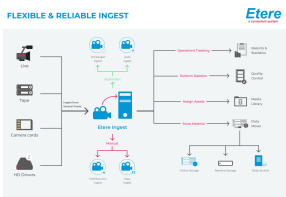

Etere Ingest diagram