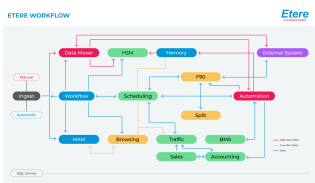

Etere MAM with NLE Integration for Adobe Premiere Pro

Etere Media Asset Management with NLE integration for Adobe Premiere Pro allows the media company to achieve a tight integration with Non-Linear Editing systems including Adobe Premiere Pro. With that, users can access the editing suite and perform video editing operations without the need for unnecessary transfers. Etere Plugin for Adobe Premiere Pro CC is integrative with Etere modules including Etere MAM, Etere HSM, Etere Promo Placement and Etere Nunzio. Users can leverage the benefits of a unified and integrative Etere Media Enterprise Resource Planning (MERP) system for an efficient and seamless operations.

Adobe Premiere Pro

Etere Workflow

Etere Workflow is a central component of the broadcasting facility. It is a fully flexible software solution that enables administrators to configure and modify broadcasting procedures according to the specific requirements of the company. Additionally, it provides a visual representation of the complete broadcasting process as well as every step of the workflow. Users are able to download logs of all steps involved for an easy reference of all activities and procedures. With Etere Workflow, users can monitor and manage all media assets in real-time.

Design your Workflow

Etere Ingest

Etere Ingest is a software application that is capable of fulfilling all types of ingestion requirements including manual, scheduled and automatic ingestion. It is able to capture SD/HD media in real-time from any video source, broadcast streams, FTP and IP streams. Etere Ingest also facilitates one-click ingest based on predefined profiles for a faster management of any ingestion requirements.