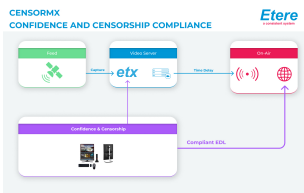

Etere logo

Telekom Malaysia

Telekom Malaysia

CensorMX Diagram

Etere, one of the most established broadcast and media solutions provider with more than 20 years of experience globally, has announced that Telekom Malaysia, Malaysia's top convergence communication service provider choose to upgrade 14 channels to **Etere CensorMX**, a high-performance and cost-effective IT-based censorship solution that is capable of dynamic edits including live censorship and time delay. CensorMX is a fully digital solution that is not only a powerful editing suite with all the essential transition effects for video and audio, but it also incorporates a media library with a centralized database that allows Telekom Malaysia to store and manage an inventory of video clips that can be used to replace any footage quickly even just before broadcast, a feature that is essential for time-critical live censorship. CensorMX features a one-click access to perform censorship edits including mute, block and replacement of sensitive footages.

CensorMX provides a superior user experience with a dual-monitor design that enables HiRes preview alongside a second monitor that displays the full controls of CensorMX. Without switching screens, operators are able to simultaneously perform and preview a host of functionalities including set mark-in, set mark-out, play/pause, enabling a very fast and accurate live censorship operation.