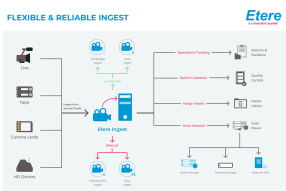

Alpha TV Network logo

Etere logo

Etere Ingest

ETERE AIRSALES KEY FEATURES

Alpha TV Network, an established Arabic network that manages a series of television channels has selected Etere for the complete management of its Traffic and Broadcast Management System. Etere tapeless workflows manage the delivery of media files to the station's transmission centre located in the Republic of Cyprus.