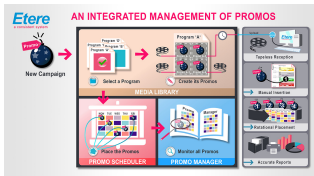

Integrated management
of promos

Etere Resource Management is an all-inclusive framework of real-time monitoring and assignment of resources across all departments within Alpha TV Network. The multi-functional and reliable tool is capable of managing all resources including equipment, materials, systems and financial information with a single interface. It helps the TV network to improve efficiency and profitability with optimized structures.

■Etere Database Management and User Rights

Etere Database Management enables a centralized configuration of all the system settings while Etere User Rights defines user permissions in a secure, reliable and efficient way.

■Etere Media Manager

Etere Media Manager is a highly effective digital content management system that streamlines the process of ingest, indexing, storage and retrieval of digital assets.

■Etere Ingest

Etere Ingest is a cost-effective, flexible and reliable platform that is capable of ingest for a wide range of file formats and it includes support for all major wrappers and software codecs.

■Etere Tapeless Reception

Etere Tapeless Reception effectively manages the automatic transfer of any digital content, thus bridging the gaps in any tapeless workflow and enables the TV stations to bring media to the market faster. It also integrates seamlessly with NLE systems and other file-based sources within the station's archive.

■Etere Proxy Browsing, Basic Transcoding, Hires Player

Etere Proxy Browsing allows operators to perform ingest, edits, preview, playout and archive with a productive digital newsroom. It can be integrated into existing Etere modules, any clip can be searched, browsed, selected and even edited with all related secondary events. Etere Hires Player provides a powerful browsing solution with all the features needed for media playback and browsing capabilities for a seamless experience. Etere Transcoder is an automated and reliable transcoder that is able to provide all major formats conversions needed in production, post-production, broadcast and distribution environments.

■Etere SNMP Console

Etere SNMP console provides a centralized real-time system monitoring of all processes and devices in the system. It offers graphical warnings, acoustic alarms, email messages and even SMS notifications from a unified cockpit.

■Etere Media Asset Management, MAM indexing with QC

Etere MAM streamlines the end-to-end digital content management workflow including the process of ingest, index, storage and retrieval of digital assets.

■Etere Promo Placement

It is a robust tool for the complete management and monitoring of all promo activities including campaigns.

■Etere CAL (Windows Client Licence)

Etere CAL licence is identified by computer not by username and multiple users can access the same PC without additional licences.

■Etere F90 for the Import and Export