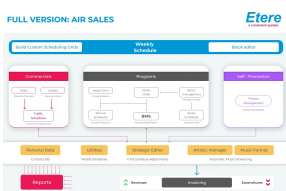

ETERE AIRSALES KEY FEATURES

Alpha TV Network, an established Arabic network that manages a series of television channels has selected Etere for the complete management of its Traffic and Broadcast Management System. Etere tapeless workflows manage the delivery of media files to the station's transmission centre located in the Republic of Cyprus.

Etere solutions are highly integrative, enabling it to work seamlessly with the existing architecture of Alpha TV Network which already includes a playout system. Etere Media Enterprise Resource Planning (MERP) solutions goes beyond a structural approach. Etere offers a complete management of all resources in a company and the flexibility to integrate modular components according to the requirements. It is able to manage the complete end-to-end workflow of any media lifecycle. Designed to be a solution that is able to adapt to the dynamic requirements of a company, Etere is highly scalable and incorporates a forward-thinking framework to provide the best returns for its users.

Etere was appointed to drive eight Arabic channels managed by Alpha TV Network, including Al Yawm, Music Now, Fann, Al Safwa, Cinema 1, Cinema 2, Series HD and Series HD +2. Etere offers a complete end-to-end orchestration of the workflow:

■Etere Airsales

For an integrated software solution to manage the advertising lifecycle including commercials planning and invoicing, Alpha TV Network has selected Etere Airsales for a complete commercials planning and invoicing management. It features inventory management and real-time updates for a strategic management.

■Etere Broadcast Management System (BMS)

BMS supports a centralized management of licensing rights, rights management, program planning and scheduling to ensure the highest level of accuracy and operational efficiency across the entire broadcasting lifecycle.

■Etere Executive Scheduling

Etere Executive Scheduling is a complete planning and scheduling system that manages the broadcast planning workflow and improves the efficiency of both short and long-term playlists. It empowers Alpha TV Network with the tools to strategize, collaborate and plan the placement of all types of content including programs, series, promos and commercials, even prior to the acquisition of content. It also provides operators with a clear view of all workflows, thus eliminating repetitive tasks and minimizing human errors.

■Etere Workflow

Etere Workflow provides a simple way to personalize, manage, modify and monitor all broadcasting procedures from a single console. It provides a real-time graphical view of all workflow processes to identify performance bottlenecks, task errors and inefficiencies quickly. It also provides Alpha TV Network with the freedom to create or modify broadcasting procedures easily without the assistance of external parties.

■Etere Resources Management