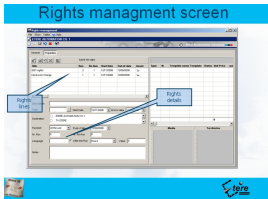

Presentation of Broadcast Management System

A professional management of licensed assets, including definition, scheduling, monitoring and invoicing of rights of single and multiple assets.

Rights Management
Screen