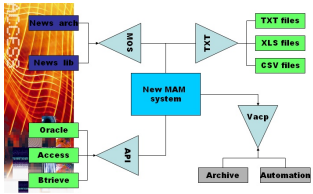

Access and Management of Video and Metadata

Etere: A versatile way to Access and Manage assets and meta-assets

New MAM System

For more information, please refer to the attachment in this document.

About Etere