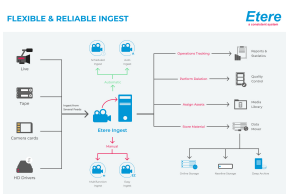

Etere's installation for TVD (Momo) includes:

Etere ETX

Etere ETX is a powerful, tightly integrated and cost-efficient video management system that is also a complete channel-in-a-box with full IP (in and out) that include advanced graphics engine. ETX is also a fully digital ingest/playout engine that gives you professional video technology with support for all major essences and wrappers in the broadcast industry.

Etere Workflow

Etere Workflow empowers TVD (Momo) with full control to customize their systems, operations sequence and insertion of new operations easily from a single interface. Etere offers an integrated solution that respects and complements the underlying broadcasting system, optimizes systems management, reduces operating costs and facilitates overall process management.

Etere Ingest

Etere Ingest is a powerful all-in-one package that is able to capture media from all

Etere Workflow

Etere Ingest

Etere Automation

Memory Diagram

ETERE MASTER CONTROL

common feeds into a cloud storage and adapt it to any required workflow. It is able to capture in real-time SD/HD media from virtually any video source, broadcast stream, FTP and IP stream. It is designed to improve the ingest process of any broadcasting and media company.