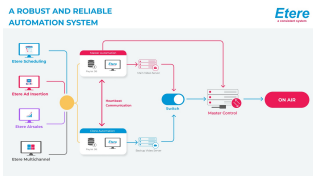

Etere Workflow

Etere Workflow empowers TVD (Momo) with full control to customize their systems, operations sequence and insertion of new operations easily from a single interface. Etere offers an integrated solution that respects and complements the underlying broadcasting system, optimizes systems management, reduces operating costs and facilitates overall process management.

Etere Ingest

Etere Ingest is a powerful all-in-one package that is able to capture media from all

Etere Workflow

Etere Ingest

Etere Automation

Memory Diagram

ETERE MASTER CONTROL

common feeds into a cloud storage and adapt it to any required workflow. It is able to capture in real-time SD/HD media from virtually any video source, broadcast stream, FTP and IP stream. It is designed to improve the ingest process of any broadcasting and media company.

Etere SNMP Console

Etere SNMP console is an integrated management console, based on a distributed architecture that allows different modules to run on different workstations interconnected by a network and integrated with the devices used by broadcast stations, all these components work as a single system, thus ensuring optimal performance across the entire eco-system. One of the key features of Etere SNMP console is its unified console combined with graphical warnings, acoustic alarms, email messages and even SMS notifications, enabling operators to monitor devices, modules and connections from a single interface. Operators are also informed of any detection of issues, location and resolutions for failures occurring anywhere within the network. With Etere SNMP console, monitoring devices performance is easy, convenient and reliable.