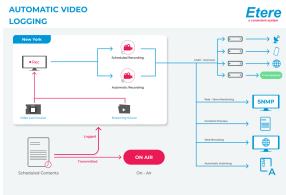

Etere Workflow

Etere Workflow empowers TVD (Momo) with full control to customize their systems, operations sequence and insertion of new operations easily from a single interface. Etere offers an integrated solution that respects and complements the underlying broadcasting system, optimizes systems management, reduces operating costs and facilitates overall process management.

Etere Ingest

Etere Ingest is a powerful all-in-one package that is able to capture media from all

Etere Workflow

Etere Ingest

Etere Automation

Memory Diagram

ETERE MASTER CONTROL

common feeds into a cloud storage and adapt it to any required workflow. It is able to capture in real-time SD/HD media from virtually any video source, broadcast stream, FTP and IP stream. It is designed to improve the ingest process of any broadcasting and media company.

Etere SNMP Console

Etere SNMP console is an integrated management console, based on a distributed architecture that allows different modules to run on different workstations interconnected by a network and integrated with the devices used by broadcast stations, all these components work as a single system, thus ensuring optimal performance across the entire eco-system. One of the key features of Etere SNMP console is its unified console combined with graphical warnings, acoustic alarms, email messages and even SMS notifications, enabling operators to monitor devices, modules and connections from a single interface. Operators are also informed of any detection of issues, location and resolutions for failures occurring anywhere within the network. With Etere SNMP console, monitoring devices performance is easy, convenient and reliable.