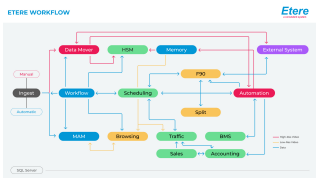

Etere's installation for TVD (Momo) includes:

Etere ETX

Etere ETX is a powerful, tightly integrated and cost-efficient video management system that is also a complete channel-in-a-box with full IP (in and out) that include advanced graphics engine. ETX is also a fully digital ingest/playout engine that gives you professional video technology with support for all major essences and wrappers in the broadcast industry.

Etere Executive Scheduling

Etere Scheduling is a comprehensive planning solution that boosts the efficiency of your long and short-term playlists with strategic editing controls, segmentation and preparation of the schedule grid in advance.

Etere Workflow

Etere Workflow empowers TVD (Momo) with full control to customize their systems, operations sequence and insertion of new operations easily from a single interface. Etere offers an integrated solution that respects and complements the underlying broadcasting system, optimizes systems management, reduces operating costs and facilitates overall process management.

Etere Ingest

Etere Ingest is a powerful all-in-one package that is able to capture media from all

Etere Workflow

Etere Ingest

Etere Automation

Memory Diagram

ETERE MASTER CONTROL

common feeds into a cloud storage and adapt it to any required workflow. It is able to capture in real-time SD/HD media from virtually any video source, broadcast stream, FTP and IP stream. It is designed to improve the ingest process of any broadcasting and media company.