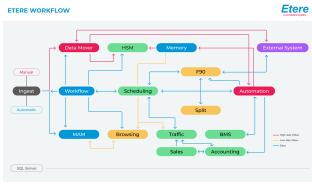

Etere Workflow

Administrators are also able to configure features and functionalities in other modules with complete management of all user rights protection and management of data in a simplified and secured manner. Risks can also be monitored, controlled and managed with SNMP console. With Etere solutions, optimal operational efficiency can be achieved.

Etere Automation

Etere automation is a powerful, reliable and effective broadcasting system that improves performance across all departments and improve cost-efficiency with its real-time device control and media asset management in a single product. It is also able to manage playlists and perform last minute changes in fast-paced environments.