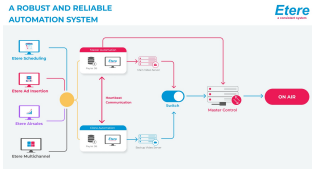

Reliable and Robust
Playout

Etere Media Manager (server to archive)

Etere Media Manager is a highly effective digital content management solution specifically designed to streamline the process of ingest, indexing, storage and retrieval of digital assets. It is a cost-effective solution equipped with a host of power-packed feature including Multi Device Connection, System Fault Tolerant, Libraries Management, Low-res Video Transcoding, Proactive Cache Management, Scheduling/MAM Prefetch and Newsroom Integration capable of managing various aspects of video management including data storage and retrieval.