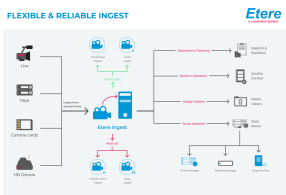

Etere Workflow

Administrators are also able to configure features and functionalities in other modules with complete management of all user rights protection and management of data in a simplified and secured manner. Risks can also be monitored, controlled and managed with SNMP console. With Etere solutions, optimal operational efficiency can be achieved.

Etere Automation

Etere automation is a powerful, reliable and effective broadcasting system that improves performance across all departments and improve cost-efficiency with its real-time device control and media asset management in a single product. It is also able to manage playlists and perform last minute changes in fast-paced environments.

Etere Ingest

Etere Ingest

Etere ingest is a multi-channel, multi-format and multi-resolution recording software that is able to capture in real-time SD/HD media from virtually any video source, broadcast stream, FTP and IP stream to any cloud storage and apply it to any required workflow. Etere's distributed system and load-balancing capabilities also ensure quality assurance at every step of the workflow.