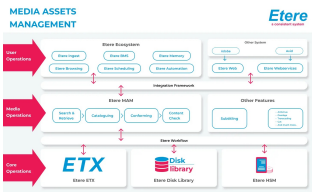

EA1224 BASIC MAM

Etere basic MAM is an entry level MAM. It is included in every Etere system, and it offers a cost effective solution to organize your assets.

Etere logo

Media Asset Management

Monitoring Console

Etere Ingest

Etere Media Asset Management

Etere MAM is a highly effective digital content management solution designed specifically to streamline the ingesting, indexing, storage and retrieval of digital assets. Etere MAM is an end-to-end software solution created to fully optimize the value of your assets through centralized management of digital content and associated metadata. Its effective implementation increases operational efficiency and maximizes the return on investment of digital media. Etere MAM simplifies the process of content management by streamlining the digital workflow, bringing media to the market faster and in multiple formats, ensuring exceptional and frame-accurate content.

Etere Ingest

Etere Ingest is a versatile and powerful software that significantly improves the ingest process of any broadcasting and media company. Etere Ingest can capture in real-time SD/HD media from virtually any video source, broadcast stream, FTP and IP stream. Etere Ingest is an all-in-one package that enables you to capture media from all common feeds into cloud storage and apply any required workflow. Etere Ingest's all-encompassing software is a multi-channel, multi-format, and multi-resolution recording system.

Etere Workflow

Etere Cloud MERP

this module are stored in the Etere database for reliable management from their initial loan until their return, allowing operators to create, search, view, or modify all tape loans performed by the station.