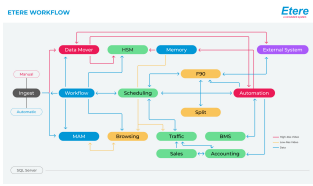

Etere Workflow