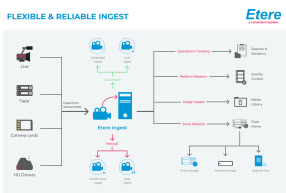

EA1224 BASIC MAM

Etere basic MAM is an entry level MAM. It is included in every Etere system, and it offers a cost effective solution to organize your assets.

Etere logo

Media Asset Management

Monitoring Console

Etere Ingest

Etere Media Asset Management

Etere MAM is a highly effective digital content management solution designed specifically to streamline the ingesting, indexing, storage and retrieval of digital assets. Etere MAM is an end-to-end software solution created to fully optimize the value of your assets through centralized management of digital content and associated metadata. Its effective implementation increases operational efficiency and maximizes the return on investment of digital media. Etere MAM simplifies the process of content management by streamlining the digital workflow, bringing media to the market faster and in multiple formats, ensuring exceptional and frame-accurate content.

Etere Ingest

Etere Ingest is a versatile and powerful software that significantly improves the ingest process of any broadcasting and media company. Etere Ingest can capture in real-time SD/HD media from virtually any video source, broadcast stream, FTP and IP stream. Etere Ingest is an all-in-one package that enables you to capture media from all common feeds into cloud storage and apply any required workflow. Etere Ingest's all-encompassing software is a multi-channel, multi-format, and multi-resolution recording system.