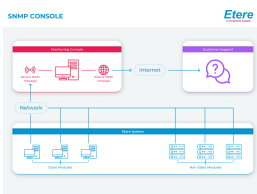

EA1224 BASIC MAM

Etere basic MAM is an entry level MAM. It is included in every Etere system, and it offers a cost effective solution to organize your assets.

Etere logo

Media Asset Management

Monitoring Console

Etere Ingest

Etere Media Asset Management

Etere MAM is a highly effective digital content management solution designed specifically to streamline the ingesting, indexing, storage and retrieval of digital assets. Etere MAM is an end-to-end software solution created to fully optimize the value of your assets through centralized management of digital content and associated metadata. Its effective implementation increases operational efficiency and maximizes the return on investment of digital media. Etere MAM simplifies the process of content management by streamlining the digital workflow, bringing media to the market faster and in multiple formats, ensuring exceptional and frame-accurate content.

Etere Ingest

Etere Ingest is a versatile and powerful software that significantly improves the ingest process of any broadcasting and media company. Etere Ingest can capture in real-time SD/HD media from virtually any video source, broadcast stream, FTP and IP stream. Etere Ingest is an all-in-one package that enables you to capture media from all common feeds into cloud storage and apply any required workflow. Etere Ingest's all-encompassing software is a multi-channel, multi-format, and multi-resolution recording system.