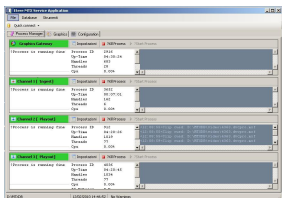

U-life goes to MTX- HD

Etere and U-Life: a success MTX HD story. U-Life, a shopping channel of Taipei, Taiwan has chosen Etere to manage its playout.

Company Logo U-Life

U-life

U-life

U-life is a shopping channel of Taipei, Taiwan, that choosed MTX to manage video sources for studio and definitely improve the playout of it's five different cable television channels.