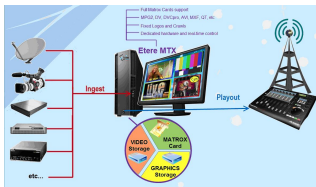

U-life goes to MTX- HD

Etere and U-Life: a success MTX HD story. U-Life, a shopping channel of Taipei, Taiwan has chosen Etere to manage its playout.

Company Logo U-Life

U-life

U-life

U-life is a shopping channel of Taipei, Taiwan, that choosed MTX to manage video sources for studio and definitely improve the playout of it's five different cable television channels.

The MTX is without shadow of doubt the most advanced and cost-effective video management system on the market. Based on the well known HD Matrox digital video/audio/graphics platform, MTX is used as a quick content player with fast access to all video contents, able to play multiple formats with no conversion.

U-life now uses this perfect in control dedicated media management and playout fault tolerance, with the video files that come from the U-life ingest server or from post pro.

Etere system for U-LIFE also interfaces Quantum tape library.

Among other things all the system runs in HD 1080i mainly with Xdcam HDMXF format thanks to MTX driver integreted in the Etere Cartwall, a such powerful tool used in the production environment for a simple playlist and manual playout, which are the success key of this throughout world-appreciated broadcaster.