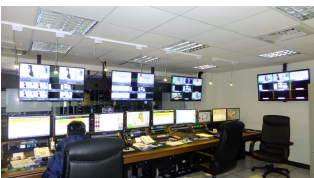

## U-Life is on-air with Etere Automation

U-LIFE, a Taiwan's leading home shopping television network based in Taipei, has chosen Etere to manage the playout of its five cable channels.

U-Life master control room

U-Life master control room

U-Life master control room

U-Life master control room

U-LIFE has chosen Etere and its Taiwanese partner N-Type to manage the playout of its five cable channels. A distributed Etere system has been deployed to provide U-LIFE with a full-caching environment, enabling them to deliver five different channels via Cable Television. U-Life is using Etere Automation to send on-air five channels' schedules including secondary events such logos and transitions. The overall playout system include a backup automation system ables to replace any Main Automation in case of failure. Moreover, each Automation controls an independent video routers, offering a dedicated management and enhancing the overall playout fault tolerance. Some workstations in Live Studios have been equipped with Matrox XMIO video cards to manage video contents coming from NLE systems and play them in HD format using Etere MTX driver integrated in Etere Cartwall, a powerful tool used in production environment that gives fast access to all video contents and allows to manage simple playlist and manual playout.