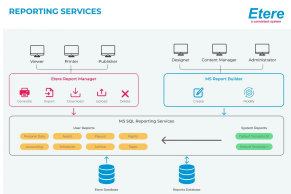

# EA6846 Etere Reporting Service

The tool uses the powerful engine included on Microsoft SQL to create any kind of reports

Etere reporting service

Reporting Services Architecture

Microsoft report data

Microsoft report builder

Etere includes a powerful tool since to be successful in today's competitive marketplace, organizations must extend information beyond the walls of their association and seamlessly interact with customers, partners, and suppliers in real time. Etere Reporting Service uses the powerful engine included on Microsoft SQL to create any kind of reports; those powerful design tools to author reports accommodating any reporting need. Empower every business user with interactive, personalized, and relevant reports or simply enable it to build its own reports.

With Etere reporting services Customers can create their report or modify an existing Etere report to create their own layout. Etere controls the export of the report schema to be managed with Microsoft report designer, and then imported in Etere to appear as a choice in Etere report form. With this approach the minor modifications are easy to complete even without a deep knowledge of Sql language and database, but simply using a visual tool.