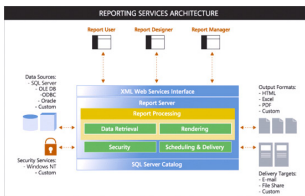

# EA6846 Etere Reporting Service

The tool uses the powerful engine included on Microsoft SQL to create any kind of reports

Etere reporting service

Reporting Services Architecture

Microsoft report data

Microsoft report builder

Etere includes a powerful tool since to be successful in today's competitive marketplace, organizations must extend information beyond the walls of their association and seamlessly interact with customers, partners, and suppliers in real time. Etere Reporting Service uses the powerful engine included on Microsoft SQL to create any kind of reports; those powerful design tools to author reports accommodating any reporting need. Empower every business user with interactive, personalized, and relevant reports or simply enable it to build its own reports.

With Etere reporting services Customers can create their report or modify an existing Etere report to create their own layout. Etere controls the export of the report schema to be managed with Microsoft report designer, and then imported in Etere to appear as a choice in Etere report form. With this approach the minor modifications are easy to complete even without a deep knowledge of Sql language and database, but simply using a visual tool.