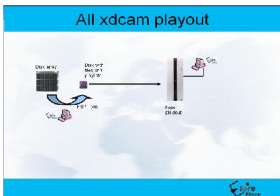

# Etere makes XDCAM Proxy Browsing easier

The interoperability of the ETERE XDCAM Proxy means that it supports professional discs recorded in both HD and SD formats.

Platform of XDCAM

XDCAM

ETERE, the international leader in the broadcasting software market, makes browsing XDCAM proxy files that much quicker and easier.

Previously, in order to preview content held in the XDCAM Cart system, files would first need to go through the process of Transcoding. However, now all XDCAM proxy files are automatically held in the ETERE system making the browsing of said files much simpler and as there is no transfer time the preview process is much more efficient.

The interoperability of the ETERE XDCAM Proxy means that it supports professional discs recorded in both HD and SD formats. The XDCAM proxy is also integrated into ETERE Web, a user-friendly Web Browser that allows for real time information exchange and enhanced media asset visualization and management.

The XDCAM system provides both a flexible and practical archive solution. When high resolution media is ingested into the XDCAM cart system a low resolution or proxy file is automatically generated allowing for quick and easy browsing when supported by a suitable production system.