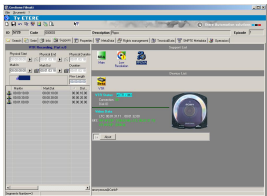

# Etere makes XDCAM Proxy Browsing easier

The interoperability of the ETERE XDCAM Proxy means that it supports professional discs recorded in both HD and SD formats.

Platform of XDCAM

XDCAM

ETERE, the international leader in the broadcasting software market, makes browsing XDCAM proxy files that much quicker and easier.

Previously, in order to preview content held in the XDCAM Cart system, files would first need to go through the process of Transcoding. However, now all XDCAM proxy files are automatically held in the ETERE system making the browsing of said files much simpler and as there is no transfer time the preview process is much more efficient.

The interoperability of the ETERE XDCAM Proxy means that it supports professional discs recorded in both HD and SD formats. The XDCAM proxy is also integrated into ETERE Web, a user-friendly Web Browser that allows for real time information exchange and enhanced media asset visualization and management.

The XDCAM system provides both a flexible and practical archive solution. When high resolution media is ingested into the XDCAM cart system a low resolution or proxy file is automatically generated allowing for quick and easy browsing when supported by a suitable production system.