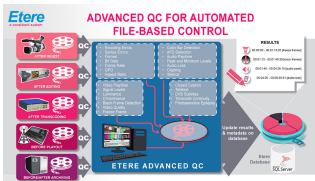

Etere Advanced QC Unveils Enhanced Capabilities

Etere unveils the all-new cloud-ready solution that is able to provide significant time saving in QC tasks due to the fact that it is not necessary to reanalyze content in the event of changing thresholds.

Etere Advanced QC

Etere is amongst worldwide leaders in broadcast technologies and is always on the quest to be at the forefront of the latest technology. Etere provides unmatched value with Etere QC which will be part of Etere MAM at no additional cost. In its latest release, Etere unveils the next-generation Etere Advanced QC which comes with all-new and advanced features.

Integrated and In-depth Analysis

Etere Advanced QC is built with an integrated modular architecture and is designed to perform comprehensive Quality Control (QC) via workflow. The advanced video quality check software system is able to analyze an expansive list of file formats including support for all major wrappers and all compression schemas.

Etere Advanced QC

Etere Advanced QC is a cloud-ready solution that is able to automatically detect and mark audio/video issues such as freeze frames, black frames, scene changes, audio loss, video block, video blur, luminance line errors, chrominance line errors, audio clipping, scene cut detection, luminance headroom violations, chroma headroom violations and more. In addition, the robust and comprehensive software has the capacity to deliver analysis from live sources. Etere Advanced QC also comes with clustering and easy load balancing.