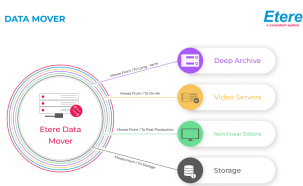

Digital Media Migration & Archiving

Etere turns the movement of data into an easy and fast task, allowing you to automatically execute short, medium and long term migrations based on custom workflows.

Etere Data Mover Image

The Media Management solution provided by Etere, encompass migration and archiving of contents between devices, going beyond of a simple copy concept by moving video files based on custom policies, transcoding video files when required and offering a full track of all operations.

Etere HSM, which stands for Hierarchical Space Management, is the cost-effective solution to radically streamline the management of expensive tape libraries; allowing stations to optimize the migration of contents including high and low versions as well as associated metadata. Etere HSM improves the management of libraries by controlling their mechanical movements through the HSM Robotics Control and HSM Data Pump applications, which are able to run several data pumps on different machines to boost their throughput, while offering access to real-time logs, reports and statistics.

Etere HSM distinguish four different archiving levels into a broadcasting workflow, these levels required distinct access times which vary from 0 minutes (video server) to 15 minutes (standard video tapes). All these levels are managed “virtually”, that is, you can use logical devices (metadevices) based on physical devices to free design your storage layout, enriching in this way the entire system with the benefits derived from the use of metadevices: