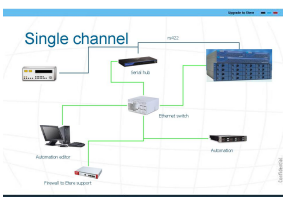

Etere controls the following devices:

- 9 Omneon mediaports
- 3 Sony Ingest VTRs
- 2 Evertz AV routers
- 4 Evertz Master controls
- 4 Avid Character Generators

CHT

CHT