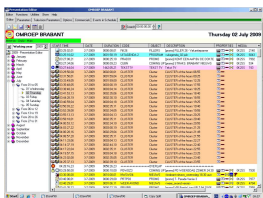

Etere extends Omroep Brabant system

An example of partnership between a reliable technology supplier and user.

Company Logo of Omroep Brabant

etere system

etere system

etere system

Omroep Brabant has confirmed Etere as the provider for their playout automation system and has asked the extension of the Etere solution already in use. Omroep Brabant is the regional broadcaster for the province of Noord-Brabant and is among the 3 most important broadcasters in Holland.