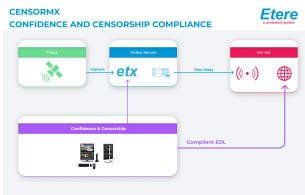

Etere CensorMX makes Censorship Easy

Etere launches Etere CensorMX, the new, powerful and reliable censorship and time delay software that makes performing edits and changes as easy as one simple click.

Etere Censorship Diagram

CensorMX

MTX logo

Etere is pleased to announce the launch of Etere CensorMX today, our powerful and reliable Live Censorship and Time Delay platform that makes performing edits as easy as one simple click. Broadcasters can not only make their censorship efficient and fast, they can also save cost as Etere CensorMX is scalable to meet their needs, be it for a single channel or multiple channels.

KEY BENEFITS

- No waiting times to preview content while recording, with countdown timers for alerting
- Quickly perform deletions, insertions and replacements for live and recorded video
- Easily mute and bleep audio with Mute and Bleep functions
- Integrated zero-delay preview windows
- One-click button allows you to immediately mute or black any sensitive footage (live news etc)
- Save costs as client server applications allows one single client to control multiple servers
- Timeline with markers allows you to see at a glance all edits made, with full logs
- Library allows you to quickly select any clips (including advertising spots) for rapid insertion
- Enable time delay of any duration with powerful time delay function
- IT scalability to fit any SD/HD censorship suite

CUTTING-EDGE TECHNOLOGY

Integration with Etere MTX provides SD/HD ingest and playout empowered with graphics insertion and a "delayed ingest" feature to continuously capture feeds while enabling their delayed playback. Etere MTX2 uses only one decoder for censorship and ad insertion, enabling a smart alternation of resources between both systems. The preview windows uses Etere technology to share video with zero latency over a network, and does not use any expensive SDI I/O on the server.