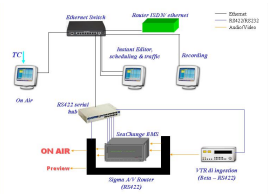

Etere Controls 6 New Satellite Channels for Tiziana SAT

Tiziana SAT has chosen Etere software for the management of its 6 new satellite channels. It has renewed its confidence in Etere with this latest upgrade.

Tiziana SAT

Tiziana SAT

After the good installation and the good work that Etere has done for Tiziana SAT, La Marchigiana has chosen ETERE software again for the management of its 6 new satellite channels.

Tiziana Sat Network was born with the precise idea of a 'satellite television dedicated only to the lottery, fortune-telling and astrology.

Etere manages the on-air of the 6 channel and it controls a BMC SeaChange with 2 inputs (the 1st for Mpeg2 compression files and the 2nd for Mpeg1) and 2 outputs.

Etere controls a VTR for the ingestion, controlled via RS422, dedicated to the filing/ingestion.

The 6 channels are independent and they have a digital system thanks to the full caching technology.

To obtain the best data protection for the On-air, and to avoid any problem in case of a malfunction, the system was completely redounded with the Backup One to Many: a single supply for all 6 channels, so there is a considerable economy.

ETERE doesn't manage only the on-air, but also the general scheduling (with the instant editor that allows last minute changes) and the commercial management (including contracts and invoicing management).

Included in the system is the Browsing feature, which allows the creation of on-air scheduling while viewing, low quality video of all the available material, on the PC monitor.