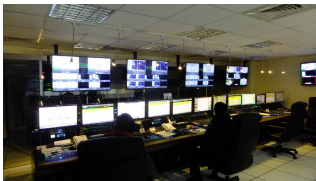

At present, ETERE helps its Taiwanese partner to manage the playout of its five cable channels; now, U-Life is planning to expand storage system through the addition of two Harmonic Mediadeck video servers. Etere is providing another convenient, cost-efficient, and uncompromising solution for bringing the U-Life channels to air, being worth mentioning that this Expansion is based on the up-to-date ETERE 23 and a streamlined MERP design.

U-Life master control room

U-Life is using Etere Automation to send on-air five channels' schedules including secondary events such logos and transitions. The overall playout system includes a backup automation system able to replace any Main Automation in case of failure. Moreover, each Automation controls independent video routers, offering a dedicated management and enhanced playout fault tolerance.

ETERE provides also ETERE MTX to manage video sources for studio and definitely to improve the playout with fast access to all video contents, able to play multiple formats with no conversion, including a graphics engine which allows overlaying fixed Logos and Crawls. Moreover, an automatic archiving and restoring is performed by Etere HSM, which allows a long-term storage of video content in cartridges within a digital tape library. Etere system for U-LIFE also interfaces Quantum tape library.